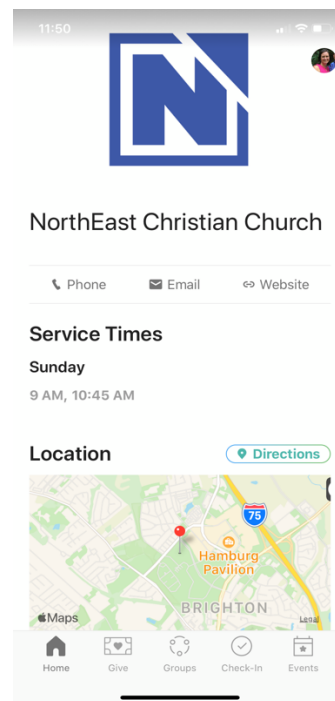

Have questions? Contact Jessica at jpasley@ncclex.org or by phone at 859.299.1251, ext. 211.