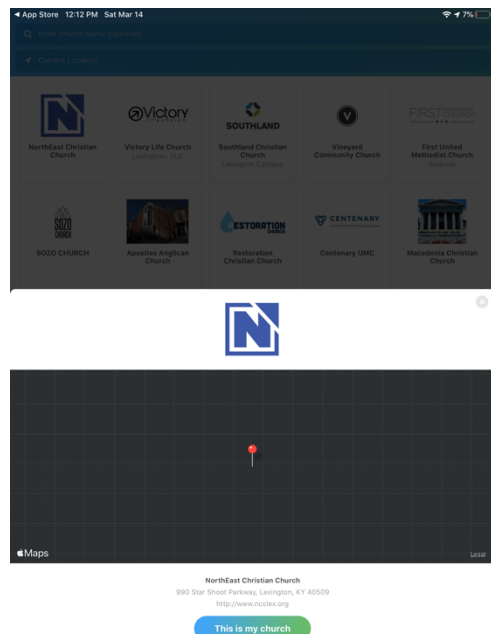

Have questions? Contact Jessica at jpasley@ncclex.org or by phone at 859.299.1251, ext. 211.