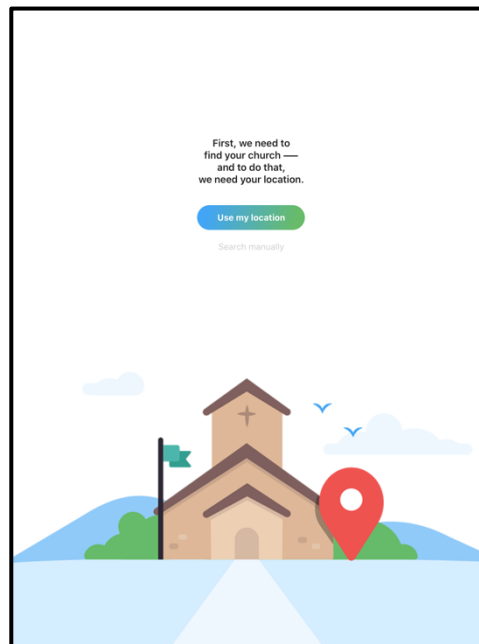

How to use the Church Center App

On your app store, search for the **Church Center App** and download it to your device.

Use your Location Services to locate NorthEast.

Once you locate and click on NorthEast, click on *This is my Church*.