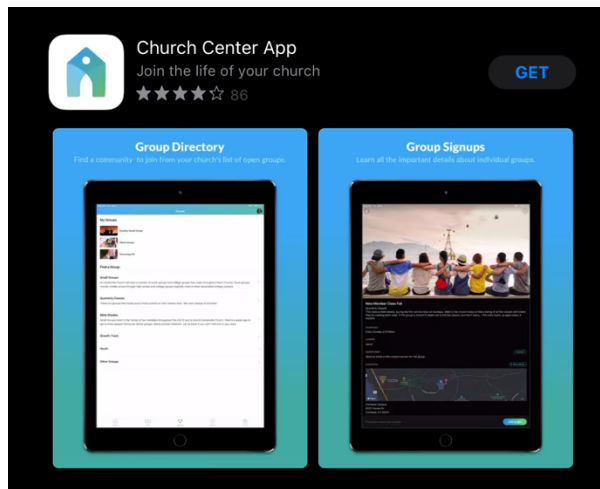

How to use the Church Center App

On your app store, search for the **Church Center App** and download it to your device.

Use your Location Services to locate NorthEast.

Once you locate and click on NorthEast, click on *This is my Church*.